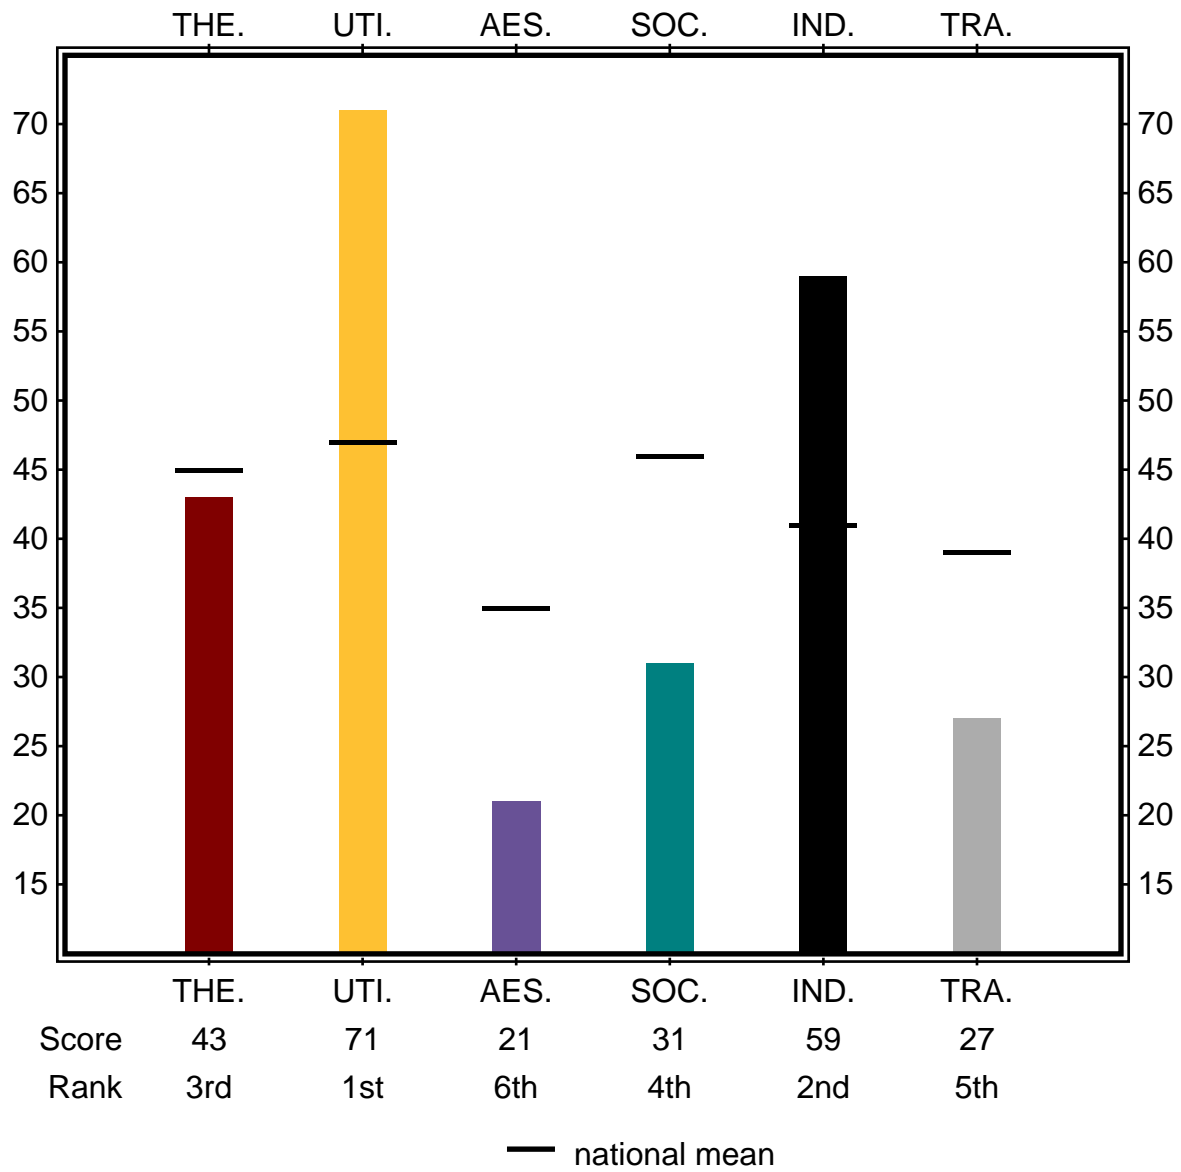

# MOTIVATION INSIGHTS™ GRAPH

**Janet Doe**  
XYZ Company  
3-17-2004

Norm 2003